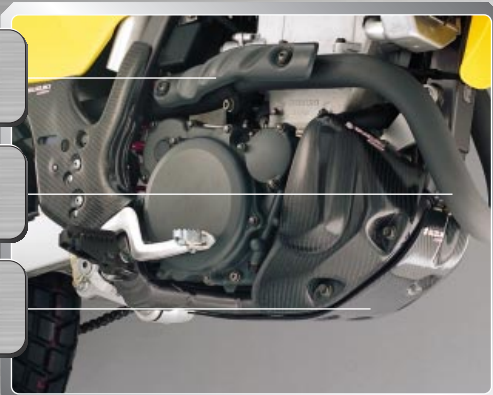

# DR/DR-Z

Accessories

99950-24045  
Team Suzuki Hay Bale Cover

99950-70341  
Carbon Fiber Frame Guards  
DRZ400

99950-70324  
Carbon Fiber Engine Guard Set  
DRZ400

99950-70343  
Carbon Fiber Glide Plate  
DRZ400

42500-32810  
Skid Plate, Aluminum  
DR650S

42300-32820  
Optional Side Stand(lower)  
DR650S

26300-29810

Kickstart Kit – DRZ400E

46300-29810

Rear Rack and Tool Box  
DRZ400S

99950-62175  
Gel Seat, Low - DRZ400  
99950-62171  
Gel Seat, Black/Yellow - DRZ400