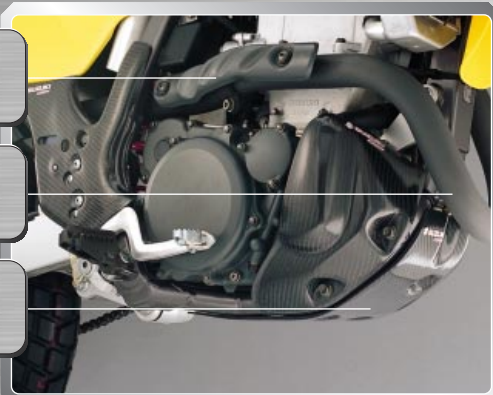

DR/DR-Z

Accessories

99950-24045
Team Suzuki Hay Bale Cover

99950-70341
Carbon Fiber Frame Guards
DRZ400

99950-70324
Carbon Fiber Engine Guard Set
DRZ400

99950-70343
Carbon Fiber Glide Plate
DRZ400

42500-32810
Skid Plate, Aluminum
DR650S