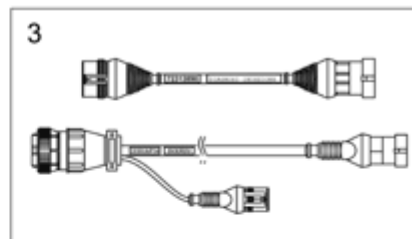

aprilia	SPECIAL TOOLS "Z" OFF-ROAD TOOLS	001Z	00	TAB N.	04
	---	GENERICAL TOOLS			

Pos.	Description	Year	I_M_	Country	Version	Code	Q.ty	P.Cod.
1	Engine support	-	-	-	-	AP9100841	1	
2	Semi-casing support	-	-	-	-	AP9100942	1	
3	Walbro-Axone cable	-	-	-	-	AP8127819	1	
4	Stand for engine support	-	-	-	-	AP8140187	1	
5	Engine support	-	-	-	-	AP8140188	1