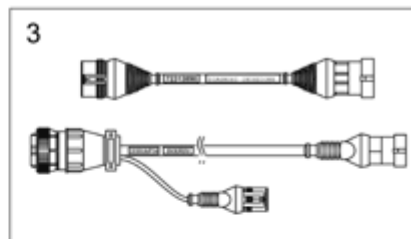

aprilia	SPECIAL TOOLS "Z" OFF-ROAD TOOLS	001Z	00	TAB N.	04
	---	GENERICAL TOOLS			

Pos.	Description	Year	I_M_	Country	Version	Code	Q.ty	P.Cod.
1	Engine support	-	-	-	-	AP9100841	1	
2	Semi-casing support	-	-	-	-	AP9100942	1	
3	Walbro-Axone cable	-	-	-	-	AP8127819	1	
4	Stand for engine support	-	-	-	-	AP8140187	1	
5	Engine support	-	-	-	-	AP8140188	1