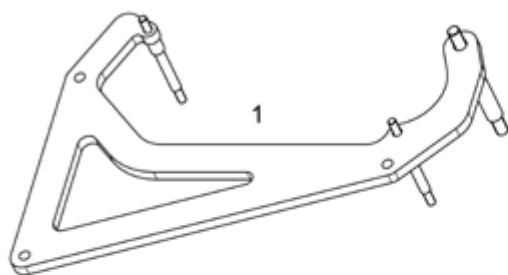

aprilia	SPECIAL TOOLS "Z" OFF-ROAD TOOLS	001Z	00	TAB N.	04
	---	GENERICAL TOOLS			

Pos.	Description	Year	I_M_	Country	Version	Code	Q.ty	P.Cod.
1	Engine support	-	-	-	-	AP9100841	1	
2	Semi-casing support	-	-	-	-	AP9100942	1	
3	Walbro-Axone cable	-	-	-	-	AP8127819	1	
4	Stand for engine support	-	-	-	-	AP8140187	1	
5	Engine support	-	-	-	-	AP8140188	1