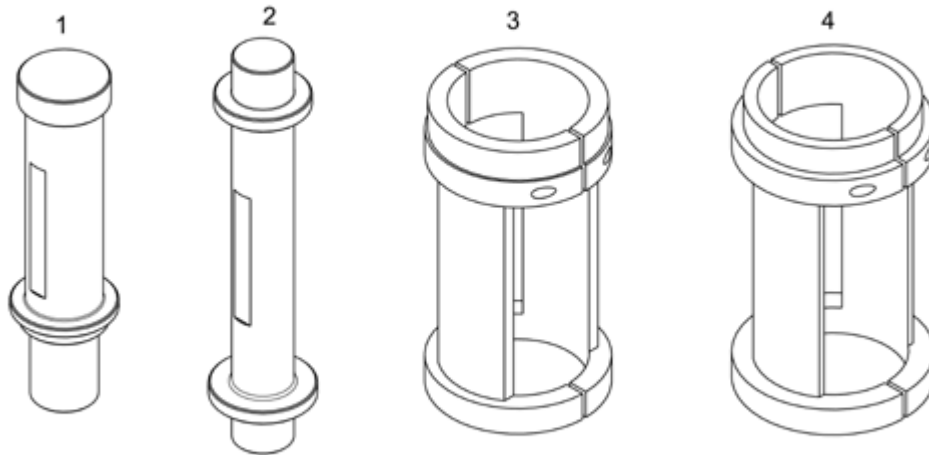

aprilia	SPECIAL TOOLS "Z" OFF-ROAD TOOLS	001Z	00	TAB N.	01
	---	DIAGNOSTIC TOOLS			

1

2

3

Pos.	Description	Year	I_M_	Country	Version	Code	Q.ty	P.Cod.
1	Axone-battery charger 230V50Hz	-	-	-	-	AP8140595	1	
2	Axone-battery charger 110V60Hz	-	-	-	-	AP8202311	1	
3	Axone-PC cable connection	-	-	-	-	AP8104520	1	

aprilia	SPECIAL TOOLS "Z" OFF-ROAD TOOLS	001Z	00	TAB N.	02
	---	CYCLE SPECIFIC TOOLS			

Pos.	Description	Year	I_M_	Country	Version	Code	Q.ty	P.Cod.
1	Swingarm cage drift	-	-	-	-	AP9100898	1	
2	Swingarm linkage cage drift	-	-	-	-	AP9100900	1	
3	Marzocchi fork oil seal D45	-	-	-	-	AP9100903	1	
4	Sachs fork oil seal D48	-	-	-	-	AP9100904	1	

aprilia	SPECIAL TOOLS "Z" OFF-ROAD TOOLS	001Z	00	TAB N.	03
	---	ENGINE SPECIFIC TOOLS			

Pos.	Description	Year	I_M_	Country	Version	Code	Q.ty	P.Cod.
1	Valve spring comp insert	-	-	-	-	AP9100838	1	
2	Bow for valve assy&disassy	-	-	-	-	AP8140179	1	
3	AC magnet locker	-	-	-	-	AP8140838	1	
4	Flywheel extractor	-	-	-	-	AP9100839	1	
5	Crankshaft bushing drift	-	-	-	-	AP9100840	1	
6	Crankshaft gear locking tool	-	-	-	-	AP9100843	1	
7	Crnksh. lock tool (timing pin)	-	-	-	-	AP9100844	1	
8	Crankshaft bushing extractor	-	-	-	-	AP9100884	1	
9	Gearbox RH primary- LH final	-	-	-	-	AP9100885	1	
10	Gearbox RH final-LH primary	-	-	-	-	AP9100886	1	
11	RH crankcase desmo drift	-	-	-	-	AP9100887	1	
12	Oil pump seal drift	-	-	-	-	AP9100888	1	
13	Timing drive shaft drift	-	-	-	-	AP9100889	1	
14	Crankshaft oil seal drift	-	-	-	-	AP9100890	1	
15	LH c'case desmo + w.hub drift	-	-	-	-	AP9100892	1	
16	LH timing drive drift	-	-	-	-	AP9100893	1	
17	Layshaft oil seal drift	-	-	-	-	AP9100894	1	
18	Water pump oil seal drift	-	-	-	-	AP9100895	1	
19	Clutch bell stop	-	-	-	-	AP9100896	1	
20	Cylinder liner extractor	-	-	-	-	AP9100897	1	
21	Pump rotor wrench	-	-	-	-	AP9100938	1	
22	Gudgeon pin extractor	-	-	-	-	AP9100943	1	