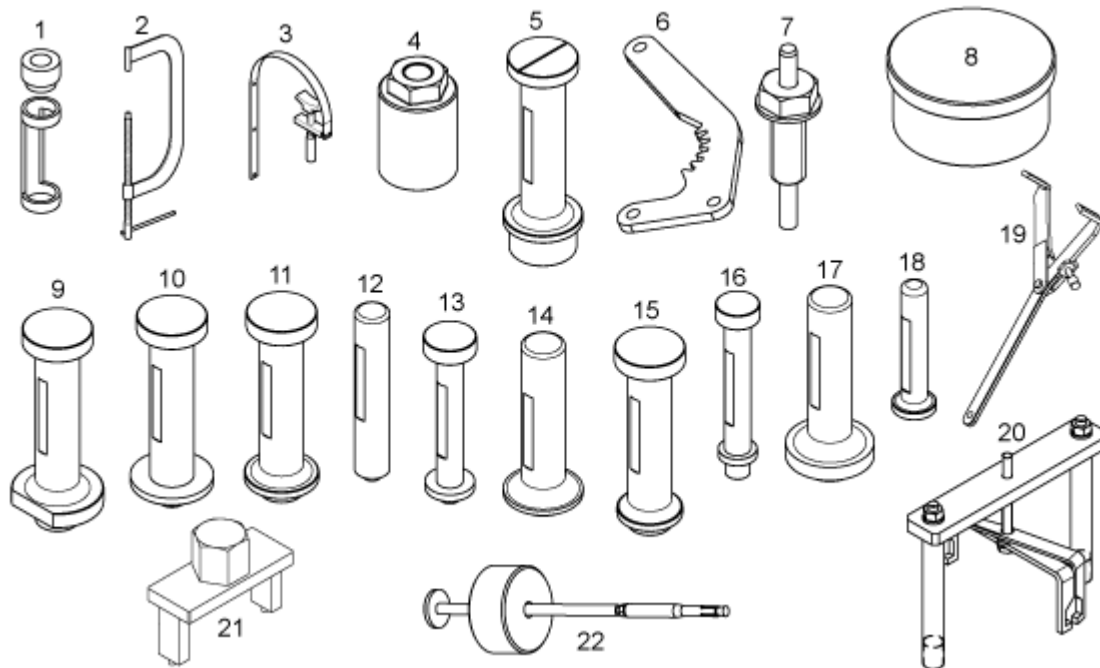

aprilia	SPECIAL TOOLS "Z" OFF-ROAD TOOLS	001Z	00	TAB N.	01
	---	DIAGNOSTIC TOOLS			

1

2

3

Pos.	Description	Year	I_M_	Country	Version	Code	Q.ty	P.Cod.
1	Axone-battery charger 230V50Hz	-	-	-	-	AP8140595	1	
2	Axone-battery charger 110V60Hz	-	-	-	-	AP8202311	1	
3	Axone-PC cable connection	-	-	-	-	AP8104520	1	

aprilia	SPECIAL TOOLS "Z" OFF-ROAD TOOLS	001Z	00	TAB N.	02
	---	CYCLE SPECIFIC TOOLS			

Pos.	Description	Year	I_M_	Country	Version	Code	Q.ty	P.Cod.
1	Swingarm cage drift	-	-	-	-	AP9100898	1	
2	Swingarm linkage cage drift	-	-	-	-	AP9100900	1	
3	Marzocchi fork oil seal D45	-	-	-	-	AP9100903	1	
4	Sachs fork oil seal D48	-	-	-	-	AP9100904	1	

aprilia	SPECIAL TOOLS "Z" OFF-ROAD TOOLS	001Z	00	TAB N.	03
	---	ENGINE SPECIFIC TOOLS			

Pos.	Description	Year	I_M_	Country	Version	Code	Q.ty	P.Cod.
1	Valve spring comp insert	-	-	-	-	AP9100838	1	
2	Bow for valve assy&disassy	-	-	-	-	AP8140179	1	
3	AC magnet locker	-	-	-	-	AP8140838	1	
4	Flywheel extractor	-	-	-	-	AP9100839	1	
5	Crankshaft bushing drift	-	-	-	-	AP9100840	1	
6	Crankshaft gear locking tool	-	-	-	-	AP9100843	1	
7	Crnksh. lock tool (timing pin)	-	-	-	-	AP9100844	1	
8	Crankshaft bushing extractor	-	-	-	-	AP9100884	1	
9	Gearbox RH primary- LH final	-	-	-	-	AP9100885	1	
10	Gearbox RH final-LH primary	-	-	-	-	AP9100886	1	
11	RH crankcase desmo drift	-	-	-	-	AP9100887	1	
12	Oil pump seal drift	-	-	-	-	AP9100888	1	
13	Timing drive shaft drift	-	-	-	-	AP9100889	1	
14	Crankshaft oil seal drift	-	-	-	-	AP9100890	1	
15	LH c'case desmo + w.hub drift	-	-	-	-	AP9100892	1	
16	LH timing drive drift	-	-	-	-	AP9100893	1	
17	Layshaft oil seal drift	-	-	-	-	AP9100894	1	
18	Water pump oil seal drift	-	-	-	-	AP9100895	1	
19	Clutch bell stop	-	-	-	-	AP9100896	1	
20	Cylinder liner extractor	-	-	-	-	AP9100897	1	
21	Pump rotor wrench	-	-	-	-	AP9100938	1	
22	Gudgeon pin extractor	-	-	-	-	AP9100943	1	